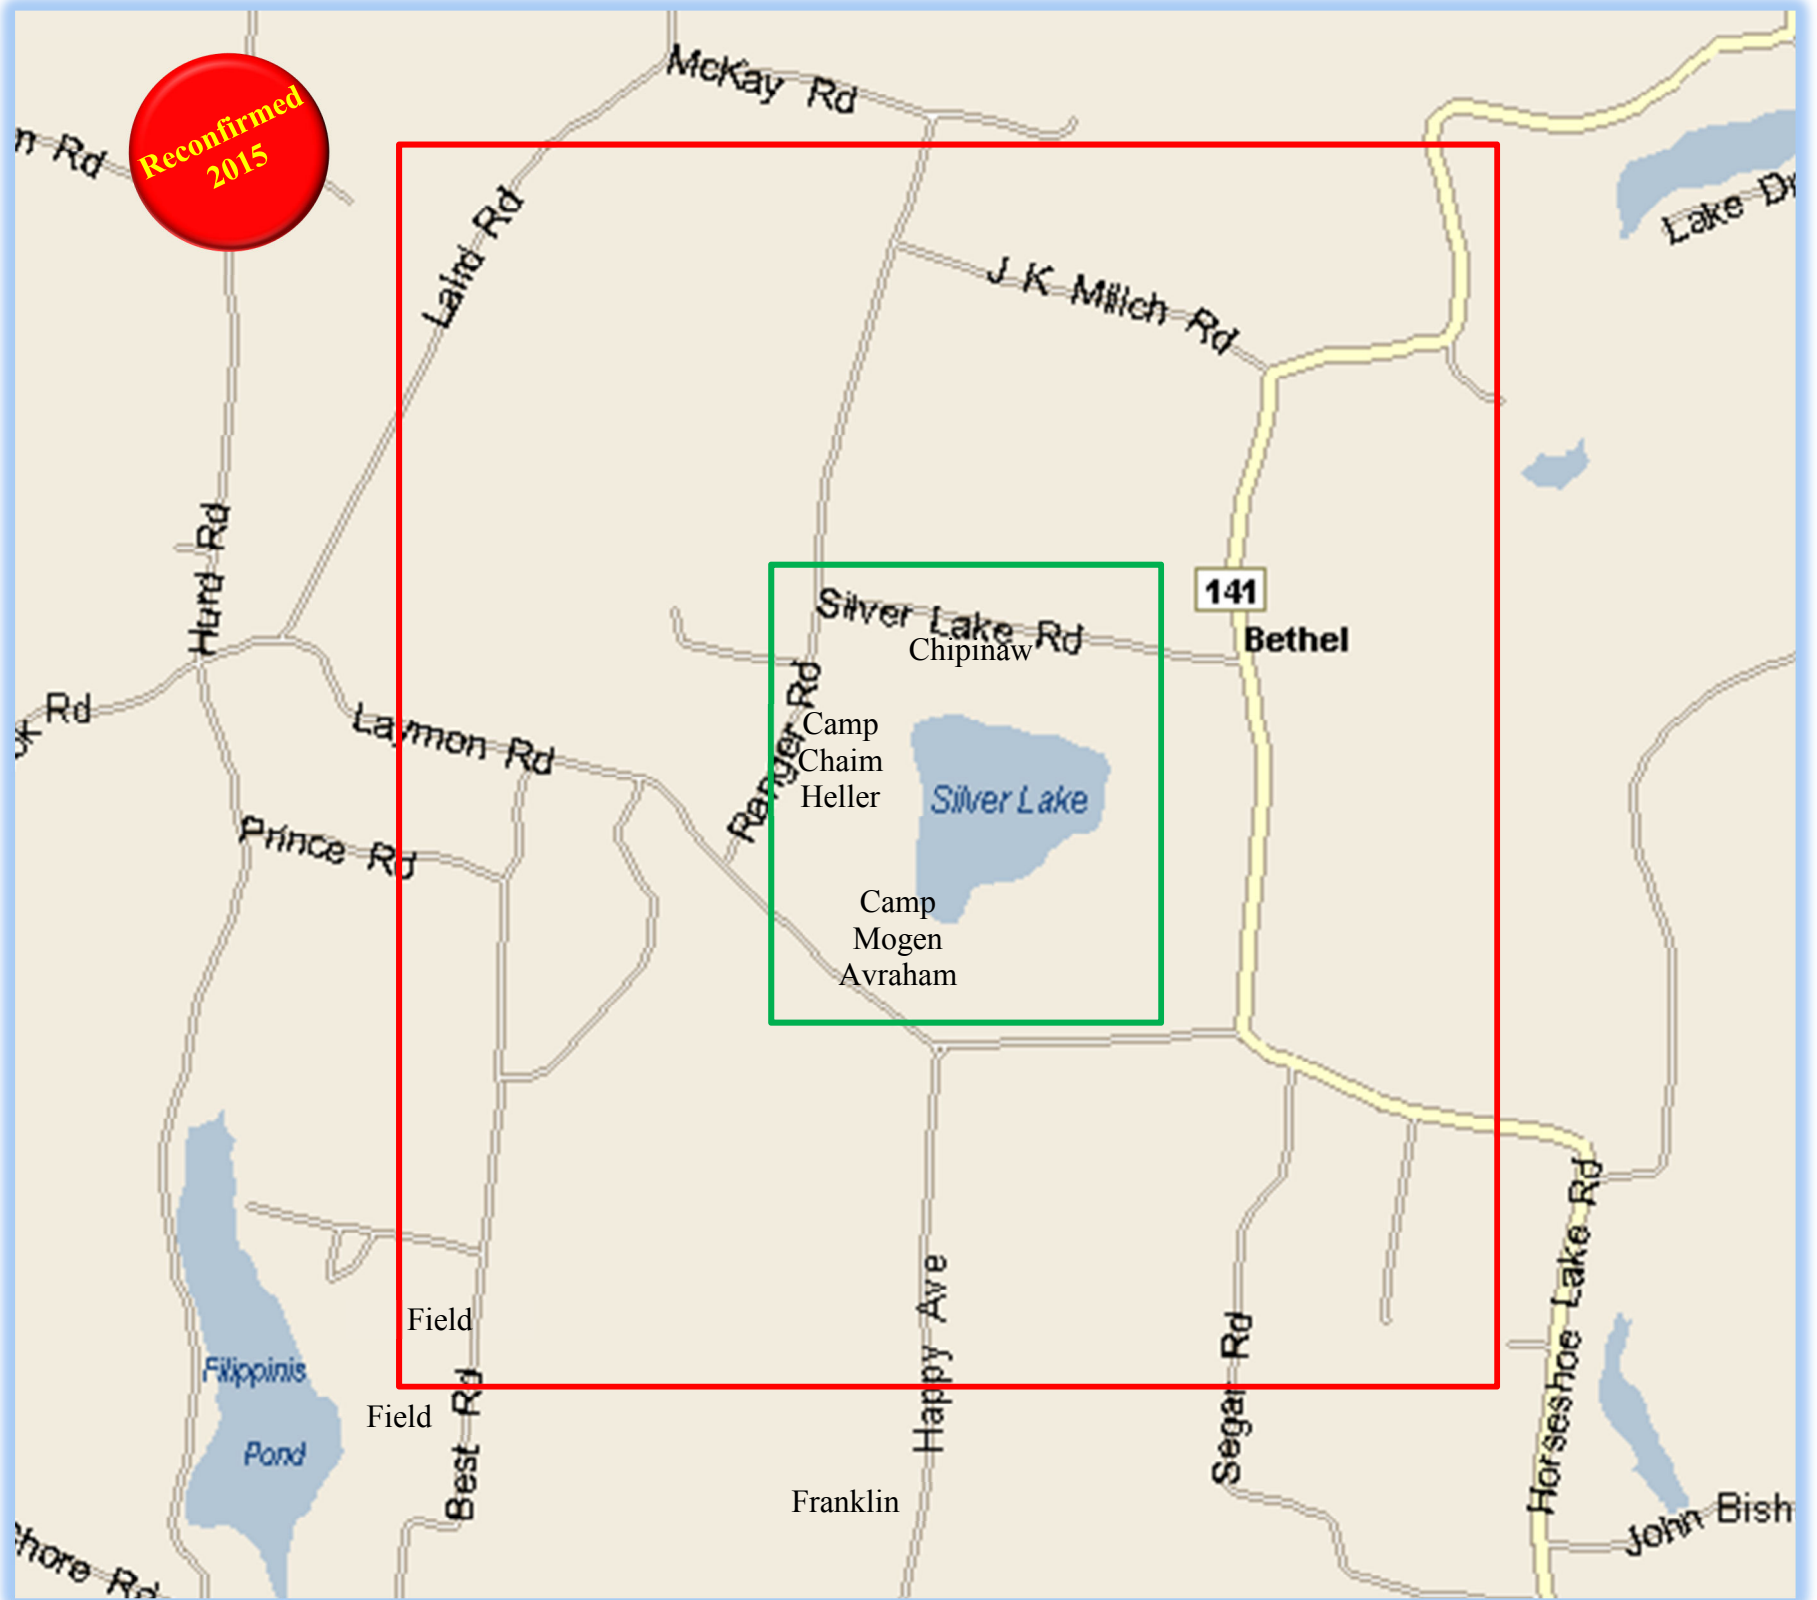

מפה לתחום שבת

We are proud to proclaim to the residents at

Camp Mogen Avraham

Kauneonga Lake, NY

that we conducted a professional T'chum Shabbos survey for Camp Mogen Avraham. The survey has defined the halachic boundaries of the camp as indicated in the green box on the map. The T'chum Shabbos boundaries are indicated on the map in the red box.

The T'chum Shabbos boundaries are:

North

- On McKay Rd. 350 ft. before the corner of Stalker Rd.
- 17 Gold Dan Road.
- 938 White Lake Road.

West

- 383 Laymon Road.
- 55 Prince Road.

South

- 35 Darling Road.
- On Best Road till the second field after Darling Road.
- 597 Happy Ave. (prior franklin's farms).
- 184 Segar Road.
- 484 White Lake Road.