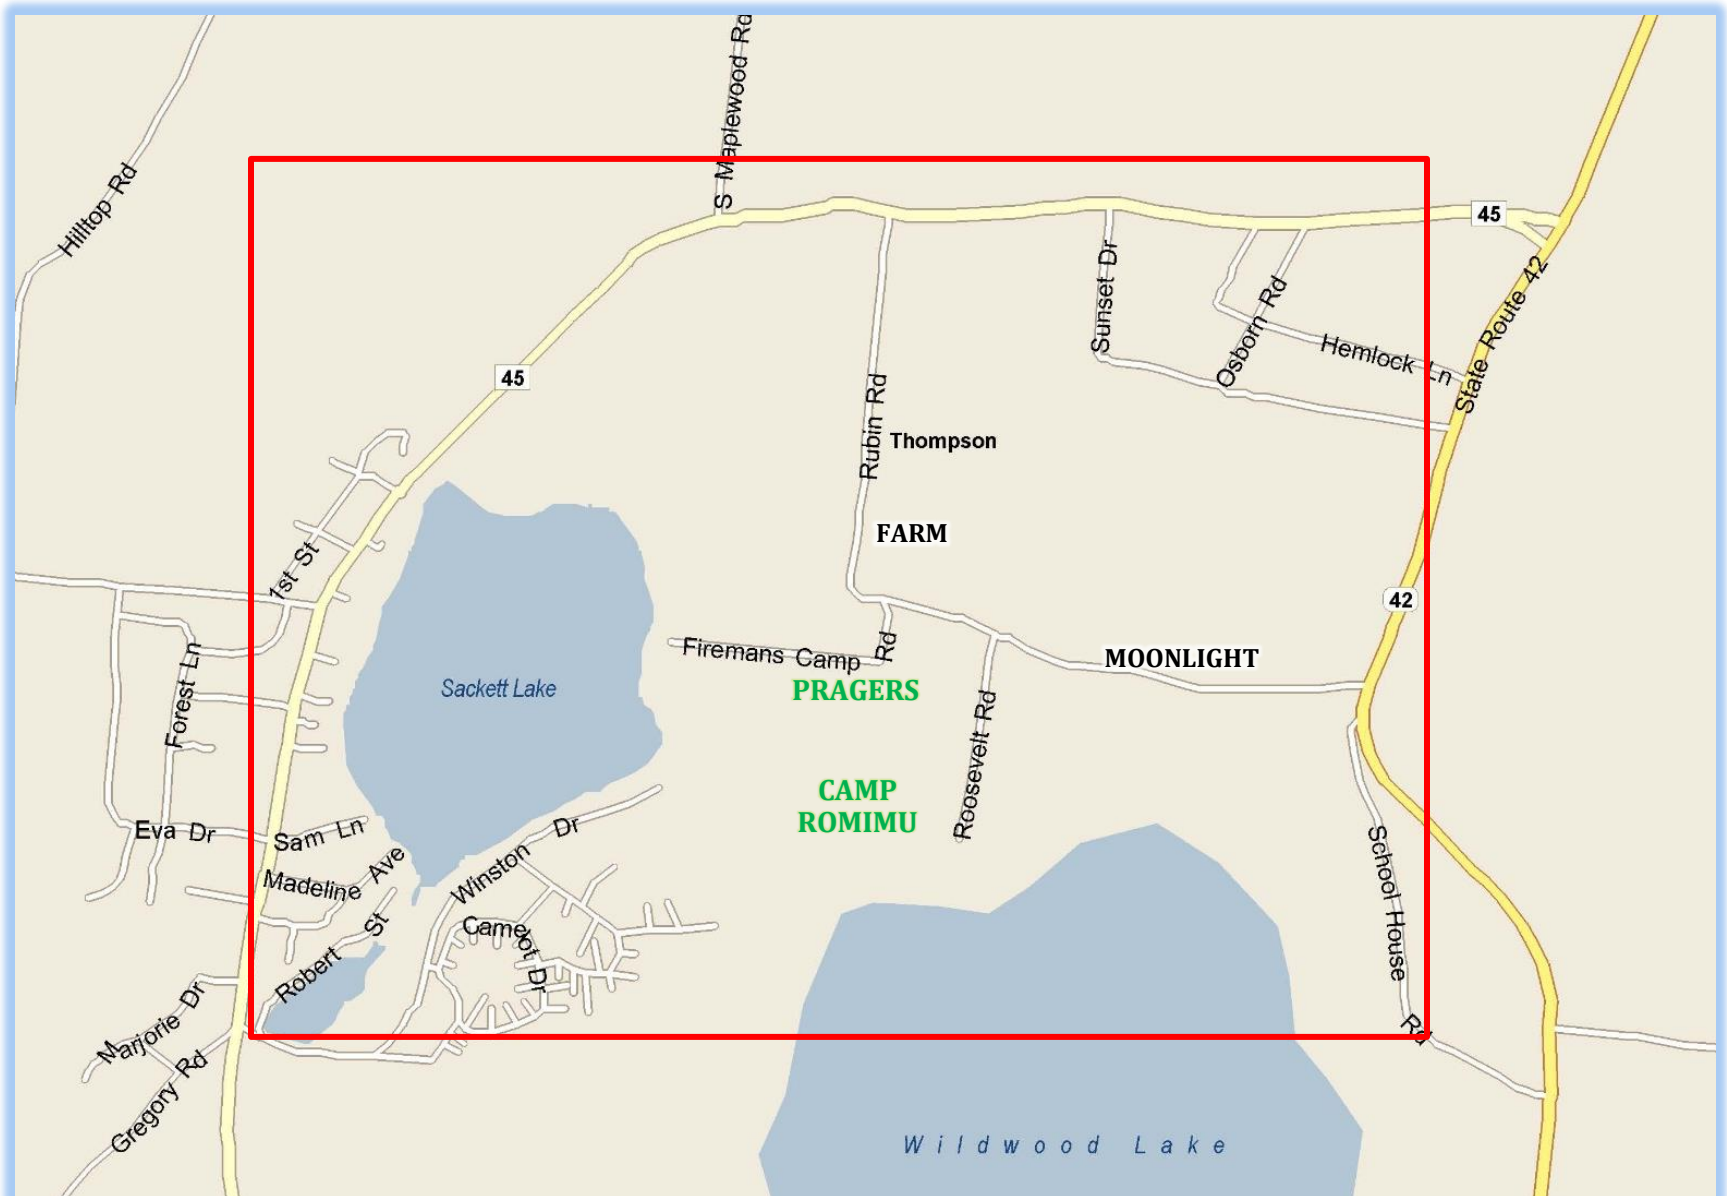

מפה לתחום שבת

בס"ד

We are proud to inform the campers at
CAMP ROMIMU - PRAGERS

Monticello, NY

that we conducted a professional *T'chum Shabbos* survey for Camp Romimu
& Pragers Bungalow Colony.

The survey has defined the *T'chum Shabbos* boundaries according to the *Igros Moshe*
as indicated on the map by the **red box**.

T'CHUM SHABOSS BOUNDARIES

On Sackett Lake Rd. it is permissible to walk till the corner of Richards Rd.

It is prohibited to walk through the shortcut in the woods.

Towards Rt. 42 it is permissible to walk till 500 ft. prior to the fork.

On Rt. 42 (S) it is permissible to walk till 400 ft. prior to Sunset Dr.

On RT. 42 (N) it is permissible to walk till the group of houses at the corner of School House Rd.

This map is for walking only and does not indicate the perimeters a person may carry on Shabbos.